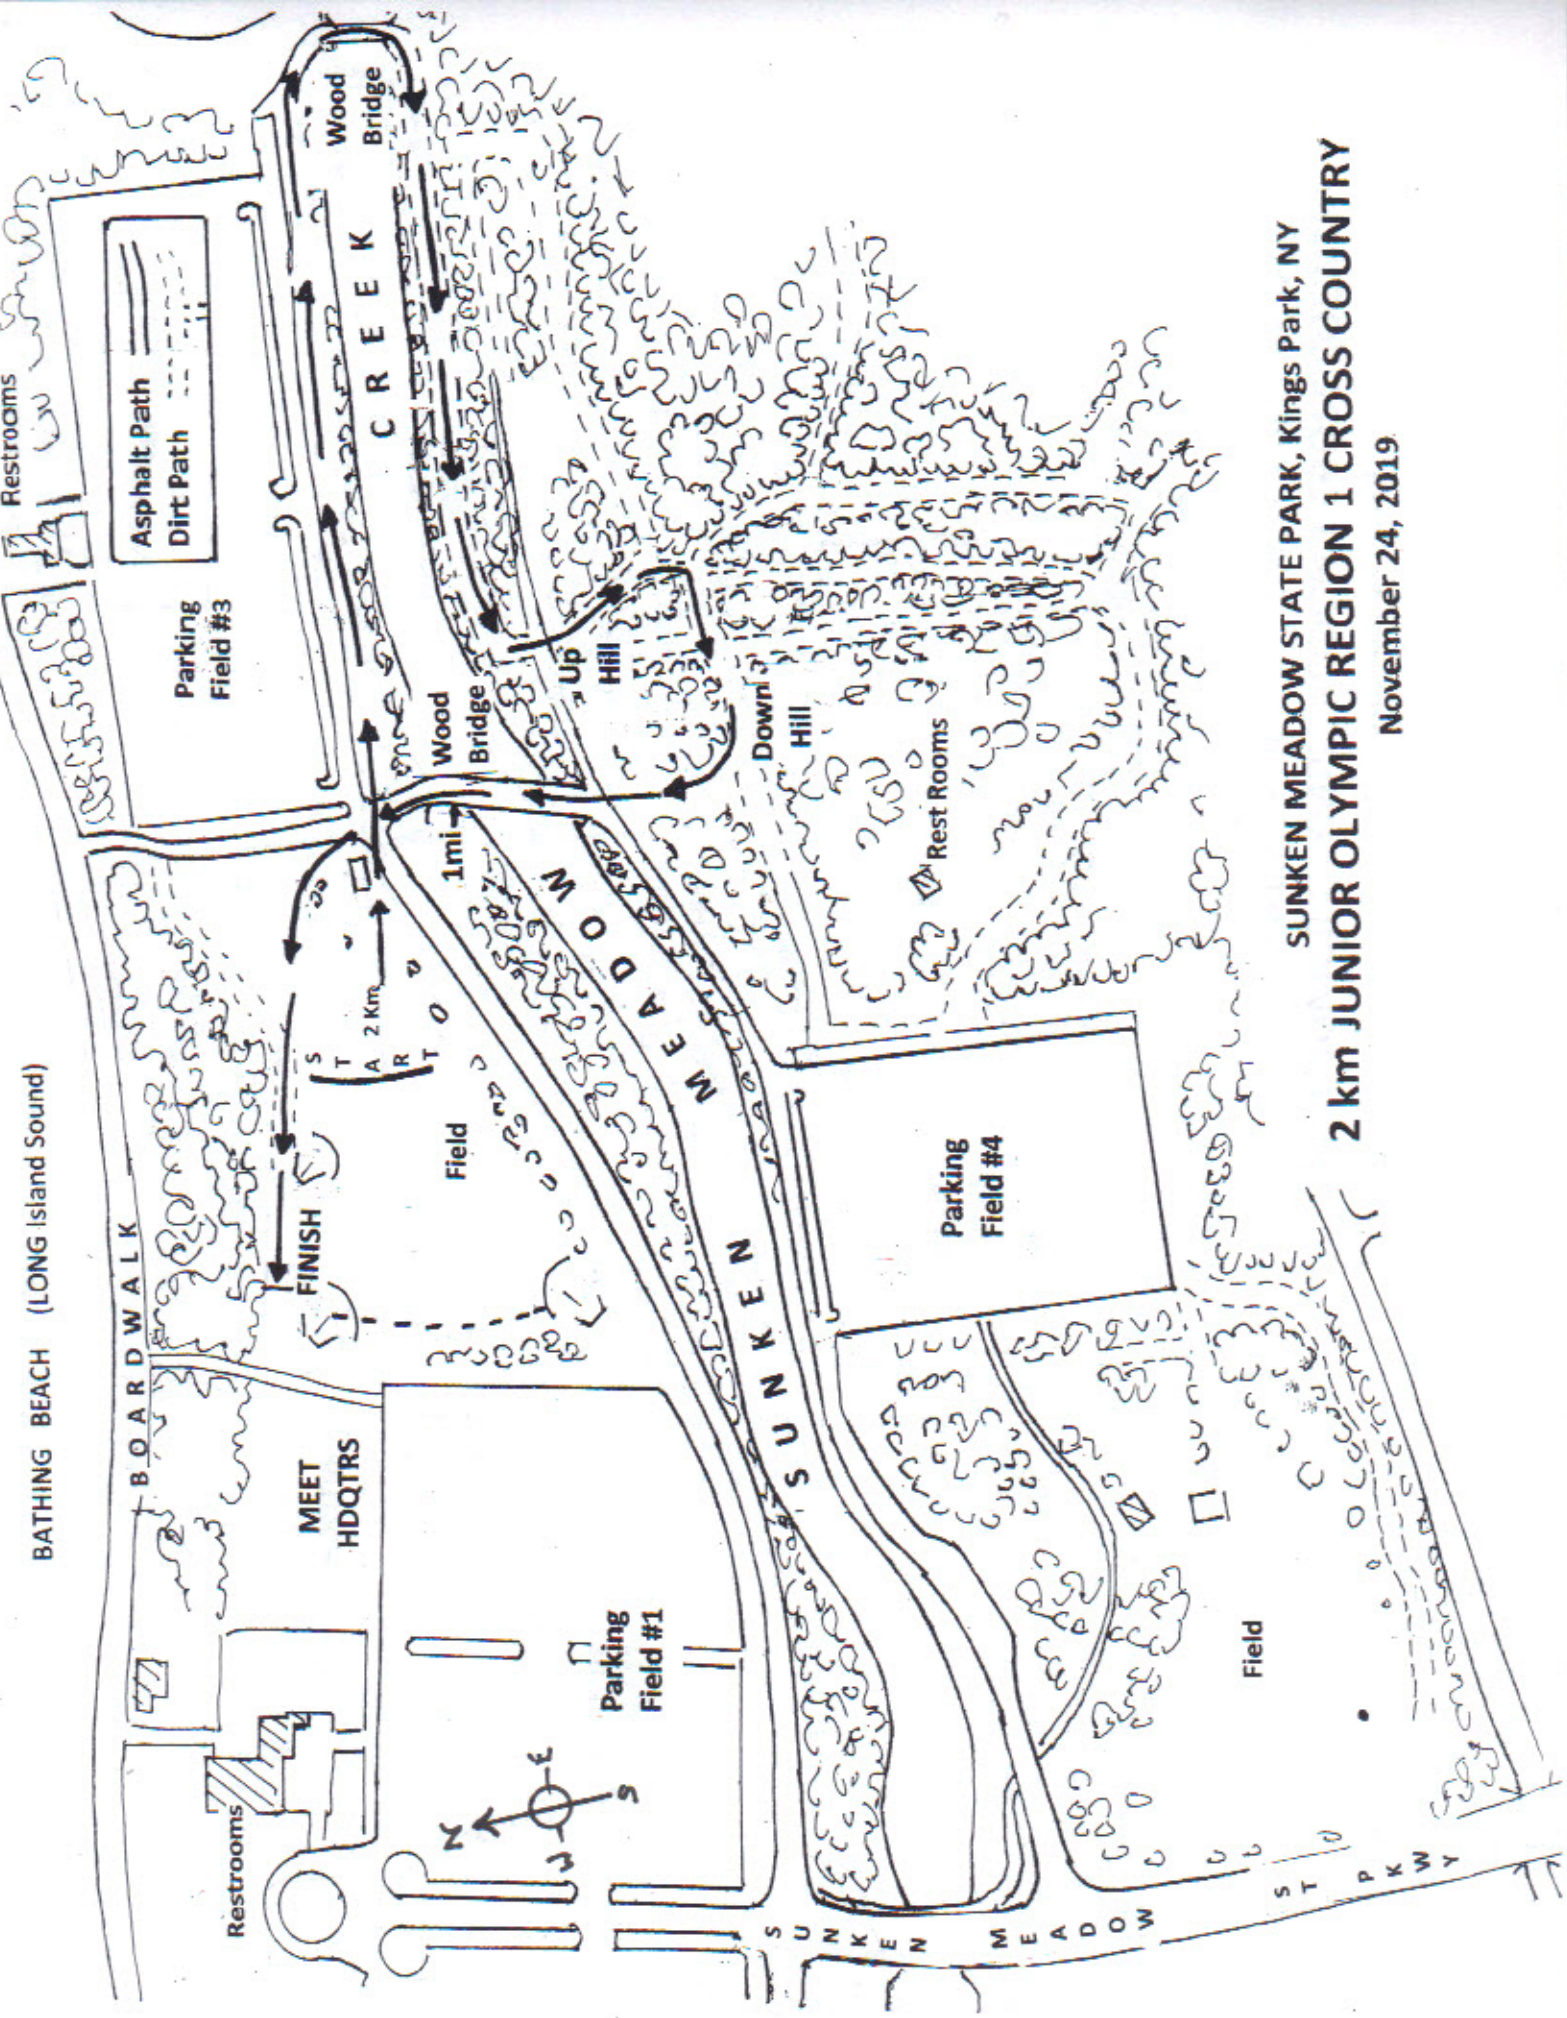

BATHING BEACH (LONG Island Sound)

BOARDWALK

Restrooms  
Asphalt Path  
Dirt Path

Parking Field #3

MEET HDQTRS

Restrooms

FINISH

N  
E  
S

Parking Field #1

Field

1mi

2 Km

Wood Bridge

Wood Bridge

Up Hill

Down Hill

Rest Rooms

Parking Field #4

Field

SUNKEN MEADOW ST PKWY

SUNKEN MEADOW STATE PARK, Kings Park, NY

2 km JUNIOR OLYMPIC REGION 1 CROSS COUNTRY

November 24, 2019