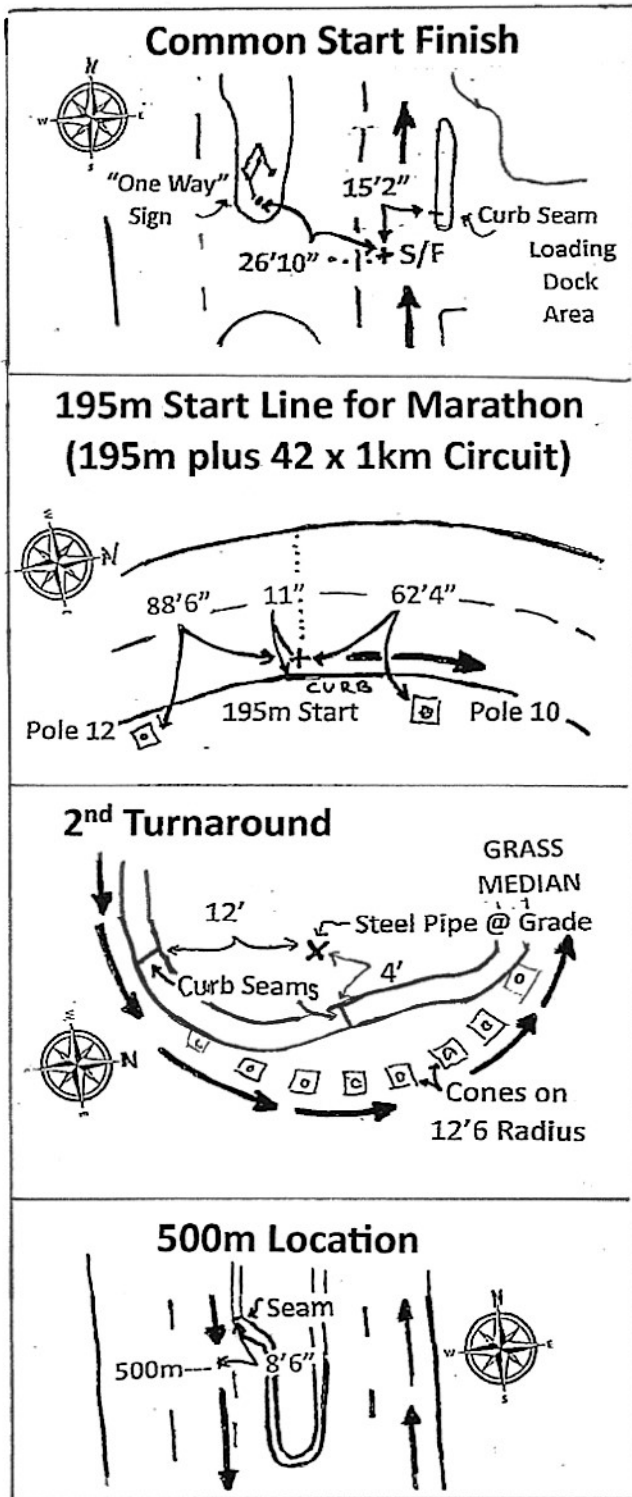

**Walter Hawrys 1km Race Walk Circuit-2023**  
 (Incl. 195m Start Line for Marathon RW Mixed Relay)  
**CONSTITUTION BLVD/100 Veteran's Highway**  
 Hauppauge, New York

Walkers have full use of all roadways and may take the shortest possible route.

Measured by G Westerfield 7/30/2023  
 garywesterfield@verizon.net AIMS B