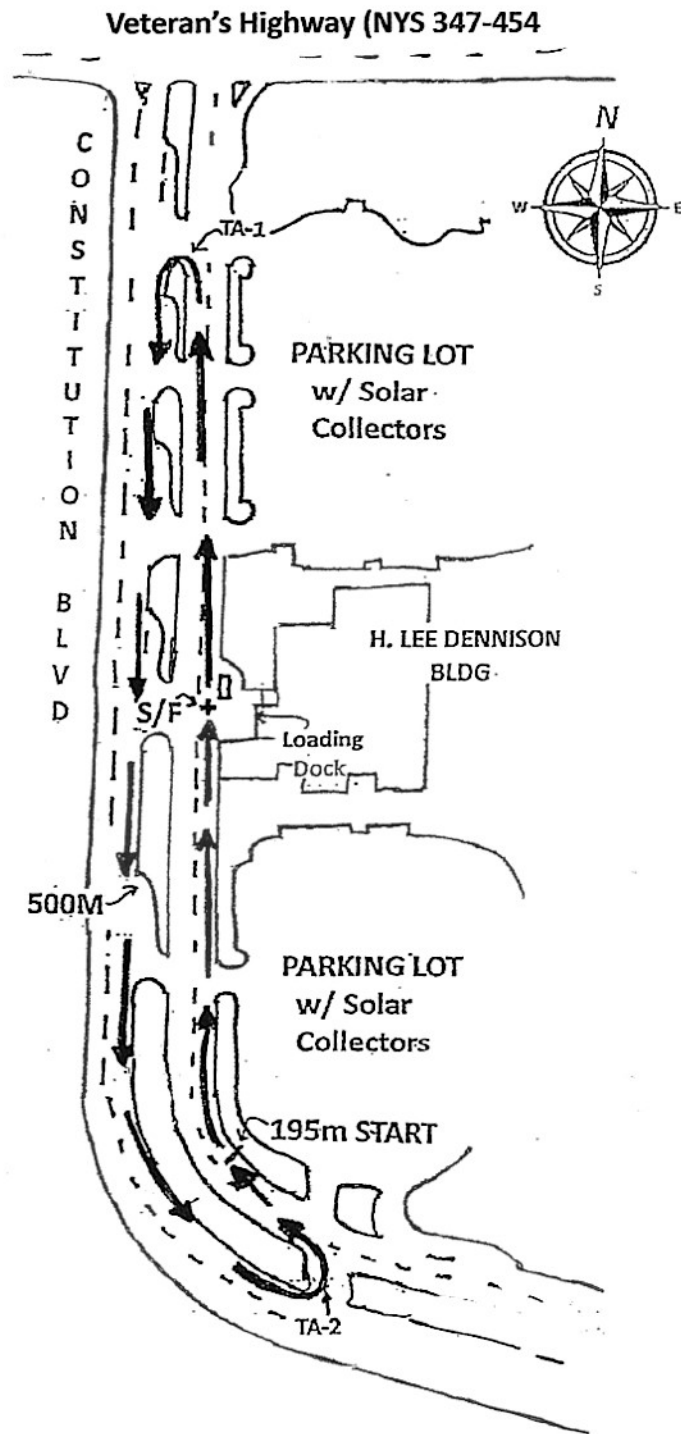

**Walter Hawrys 1km Race Walk Circuit-2023**  
 (Incl. 195m Start Line for Marathon RW Mixed Relay)  
**CONSTITUTION BLVD/100 Veteran's Highway**  
 Hauppauge, New York

Walkers have full use of all roadways and may take the shortest possible route.